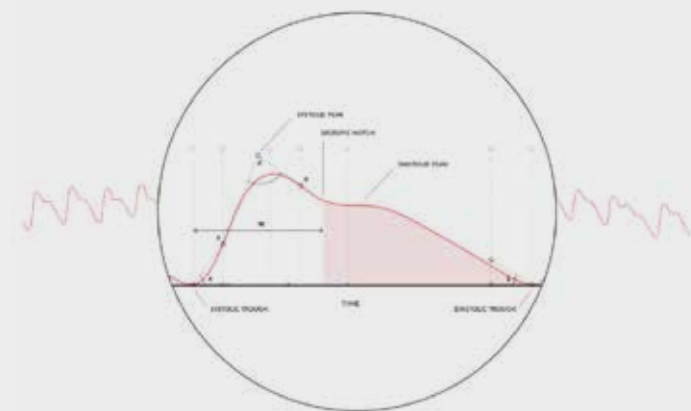

POWER OF GERMANIUM

The only wristband on the market with Titanium Plates that host stones and minerals. The power of the stones: on the hypoallergenic band you can insert titanium plates with Germanium, adding style and benefits to your Helo.