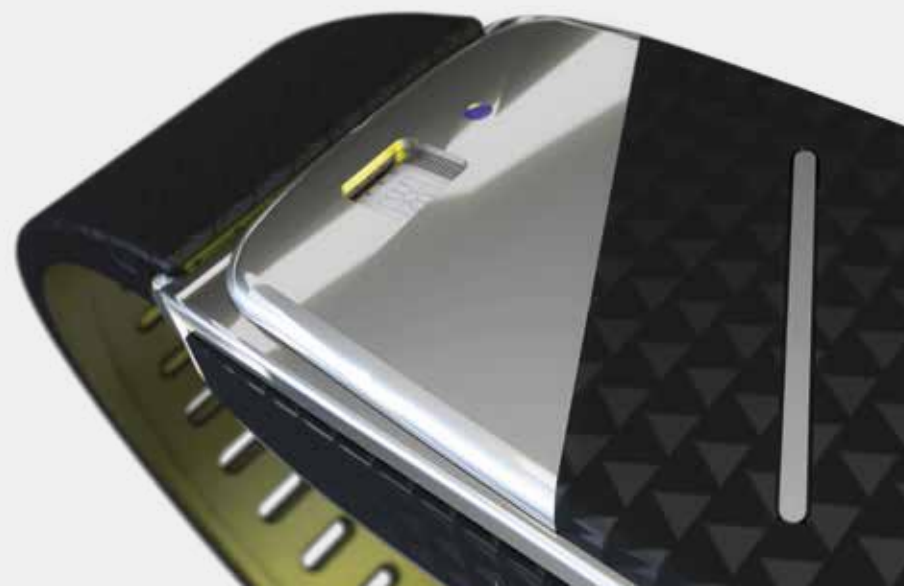

Clinical Grade Sensors
Red LED - NIR - UV
2 Green Sensors

High Resolution
RAW Data

3 Axis Accelerometer

Interchangeable Bands

Gyroscope

LIGHTWEIGHT
22 Gr

XS and XL Bands
Included

Expand helo lx+
with heloappstore

Compact design

5 Days Battery

Wireless Charger

1 ATM Waterproof

BLE Connection

wor(l)d™

website.worldgn.com

HELLO LX+